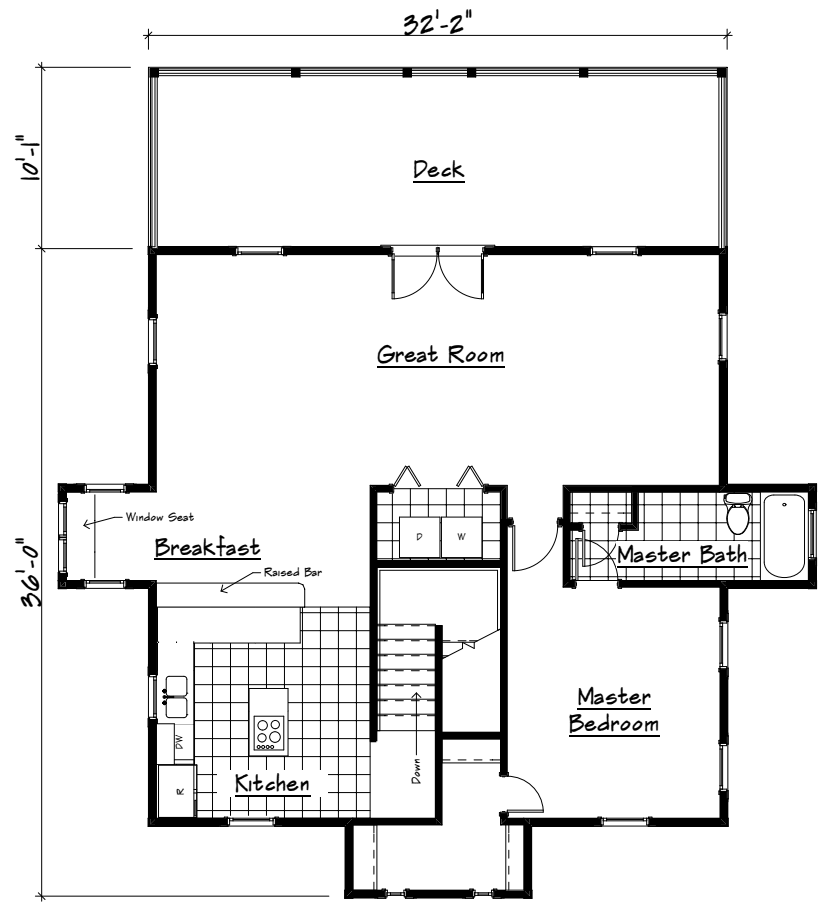

Rick Nutter Designs

"The Seabreeze"
2,240 S.F.

1st Floor Plan
1120 S.F.

2nd Floor Plan
1120 S.F.